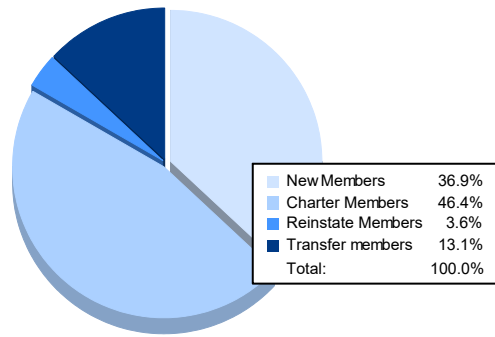

Year	New Clubs	Dropped Clubs	Gain/ Loss Clubs	New Members	Charter Members	Reinstate Members	Transfer Members	Total Member Added	Total Members Dropped	Gain/ Loss Members
2016-2017	2	3	-1	107	43	14	17	181	264	-83
2017-2018	0	3	-3	135	0	4	19	158	182	-24
2018-2019	1	3	-2	123	23	7	38	191	201	-10
2019-2020	1	3	-2	97	23	6	23	149	223	-74
2020-2021	1	0	1	62	78	6	22	168	170	-2
<b>Average</b>	<b>1</b>	<b>2</b>	<b>-1</b>	<b>105</b>	<b>33</b>	<b>7</b>	<b>24</b>	<b>169</b>	<b>208</b>	<b>-39</b>

### Membership Composition June 2021 Cumulative

### Gender Composition June 2021 Cumulative